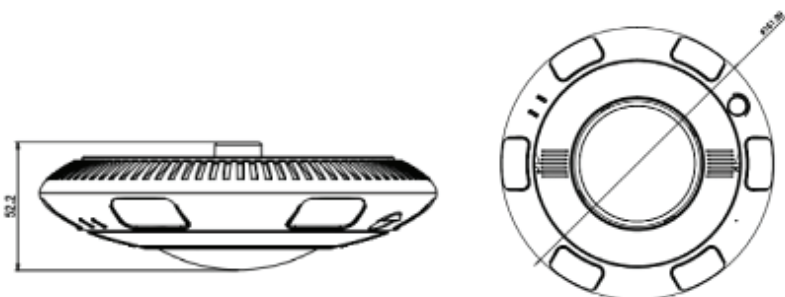

Specifications

Network

Protocols	IPv4/IPv6, 802.1x, HTTP, HTTPS, TCP/IP, UDP/IP, RTSP, DHCP, NTP, RTCP/RTP, PPPoE, SMTP, DNS, UPnP, FTP, APR, SNMP
Interoperability	ONVIF
Streaming Method	Unicast
Max. User Access	10 Users
Web Viewer	<IE11, Chrome, Firefox
Smart Phone	IOS, Android

Intelligence

IVS	Perimeter, Single Virtual Fences, Double Virtual Fences, Loiter, Multi Loiter, Object Left, Object Removed, Abnormal Speed, Converse, Illegal Parking, Signal Bad

Interface

Ethernet	1 Ethernet (10/100 Base-T) RJ-45 Connector
Audio Interface	1ch Audio In, 1ch Audio Out, 1ch Built-in MIC
Alarm	1ch Alarm In, 1ch Alarm Out
RS485	N/A
BNC Output	N/A
Reset Button	Support
Edge Storage	Micro SD/SDHC/SDXC slot, Max 128GB

Electrical

Power Supply	DC12V/POE/AC24V
Power Consumption	5W(IR LED OFF), 8W IR LED ON
Operating Temperature	Starting Temperature: -30°C ~ 60°C (-22°F ~ 140°F) Working Temperature: -40°C ~ 60°C (-40°F ~ 140°F)
Operating Humidity	Less than 90% RH
Ingress Protection	IP67
Certifications	CE / FCC
Casing	Metal
Dimensions	Φ162×52.2mm
Net Weight	700g

Dimensions